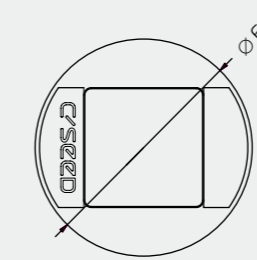

C SEED SUPERMARINE 48