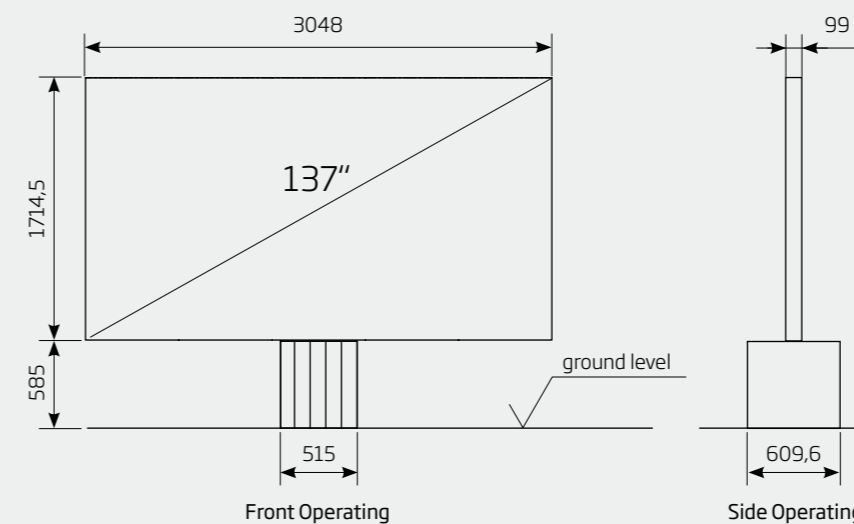

TV SYSTEM

Resolution	4K (UHD)			
Brightness	nits	1,000	800	
Pixel pitch	mm	0.9	0.7	0.4
Processing depth	bit	16 per color		
Color spectrum	colors	64 billion		
Refresh rate	Hz	3,840		
Lifespan LED	h	100,000		
Contrast ratio		30,000:1		
Color temperature adjustable	k	3,000 - 10,000		
Viewing angle - horizontal | vertical	degrees	170 | 170		
Operating temperature range		°C: 0 to + 40 | °F: +32 to +104		
Broadband speaker peak out	W	2 x 100		
Broadband speaker frequency range		60 Hz - 22 kHz		
Subwoofer peak out	W	1 x 250		
Subwoofer frequency range		40 - 200 Hz		

INPUT / OUTPUT

Video input	5 x HDMI, 1 x HDCP 2.2 support
Serial in/output	2 x USB
Audio output	pre-amp. 9.2, independent sub
Network connection	1 x RJ45

OPERATION

Power supply LED screen	Standard	3 x 400V+N+PE/16A/50-60Hz		
	Single-Phase (optional)	1 x 240V+N+PE/32A/50-60Hz		
	High-Leg-Delta	3 x 240V+PE/30A/50-60Hz		
	Single-Phase / Split-Phase	240V/120V+PE/60A/50-60Hz		
Input power max | typical	W/m²	500 | 160		
Power consumption max | typical	kW	3.8 | 1.2	2.6 | 0.9	1.5 | 0.5

SPECIFIC FEATURES

Adaptive Gap Calibration (AGC)	Remote Control
Automatic TV Cover with Flush Mount Floor Option	9.2 AV-Receiver
4K LED HDR10+ Controller	2.1 Sound System
TV rotation: 180° left and right	
Available in Black Matt Metallic, Silver Matt Metallic, Gold Matt Metallic or Titanium Matt Metallic