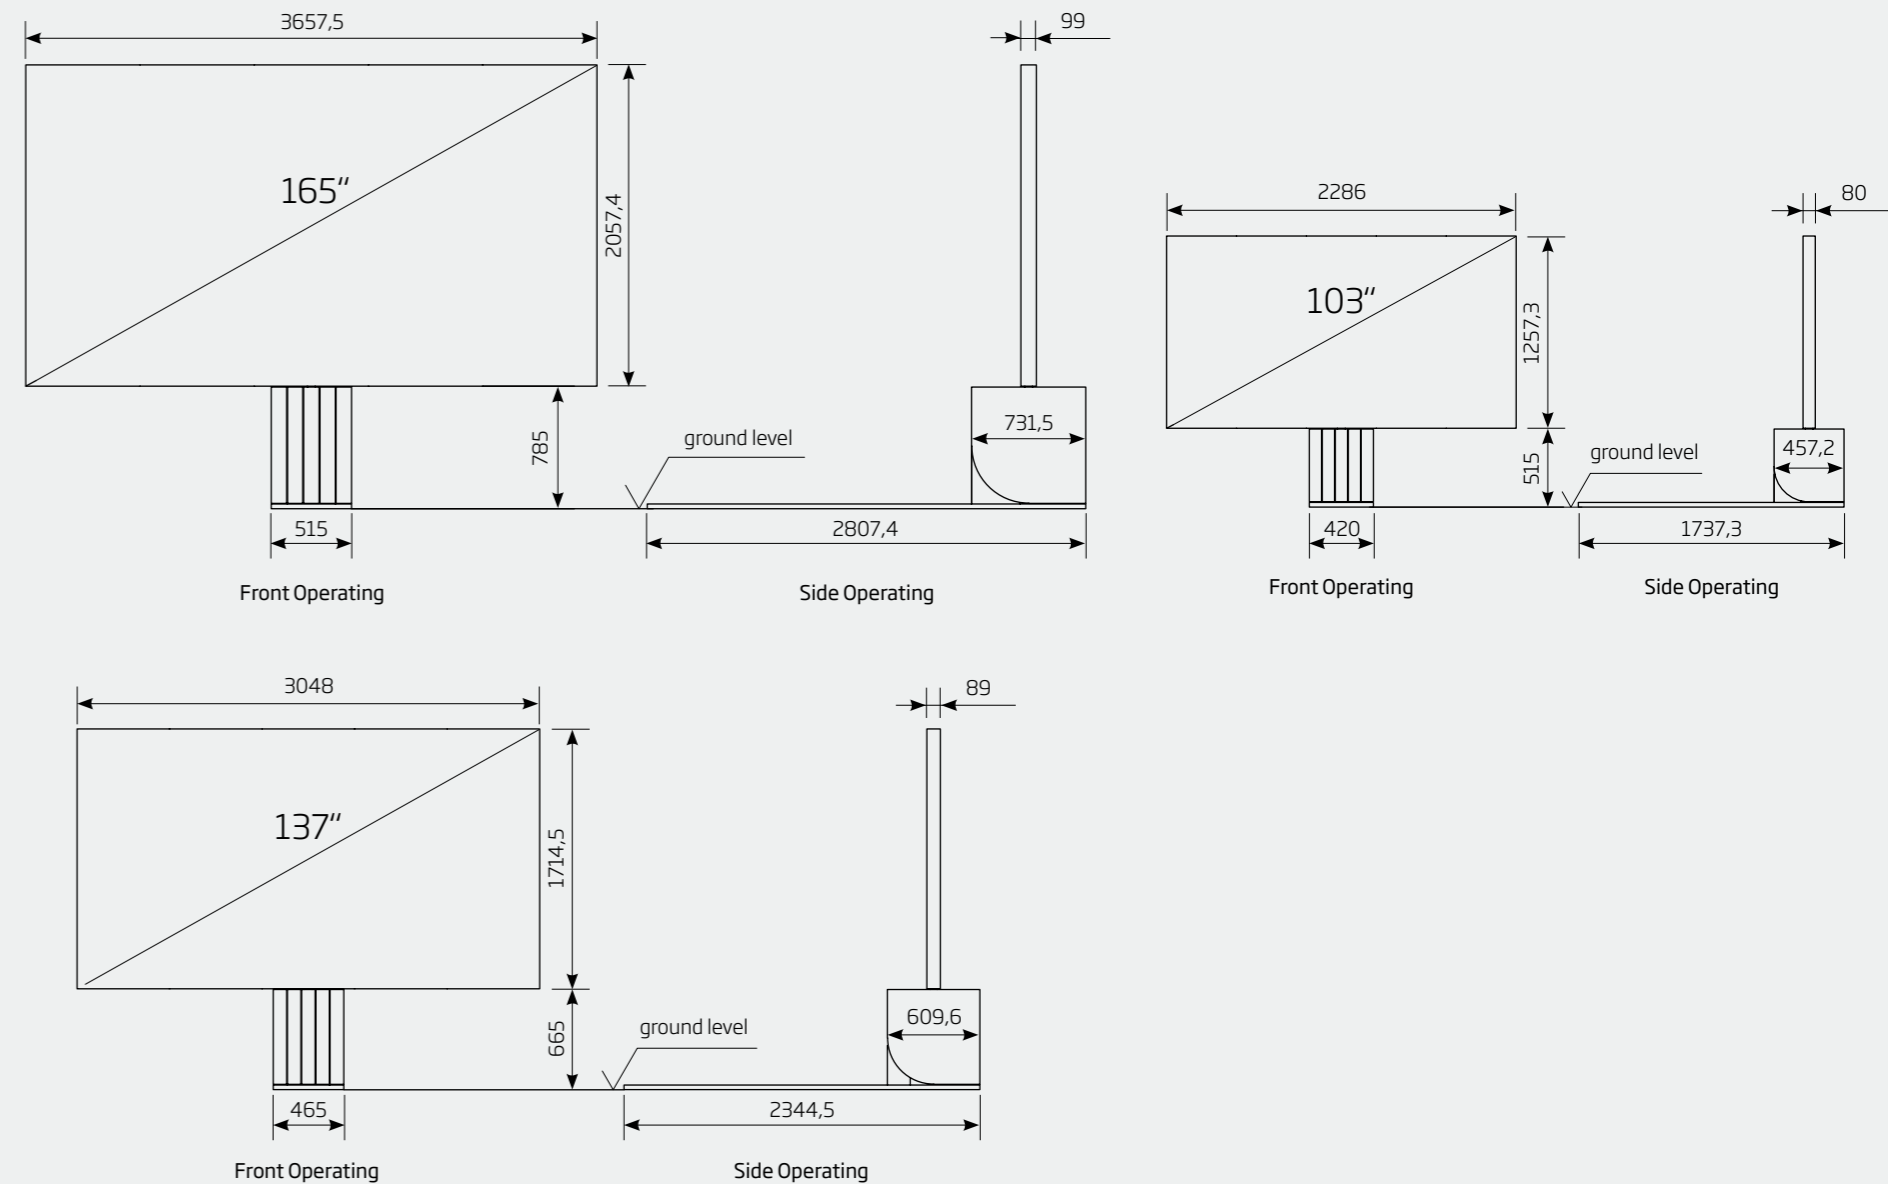

TV SYSTEM

Resolution	4K (UHD)			
Brightness	nits	1,000	800	
Pixel pitch	mm	0.9	0.7	0.4
Processing depth	bit	16 per color		
Color spectrum	colors	64 billion		
Refresh rate	Hz	3,840		
Lifespan LED	h	100,000		
Contrast ratio		30,000:1		
Color temperature adjustable	k	3,000 - 10,000		
Viewing angle - horizontal | vertical	degrees	170 | 170		
Operating temperature range		°C: 0 to + 40 | °F: +32 to +104		
Broadband speaker peak out	W	2 x 100		
Broadband speaker frequency range		60 Hz - 22 kHz		

INPUT / OUTPUT

Video input	5 x HDMI, 1 x HDCP 2.2 support		
Serial in/output	2 x USB		
Audio output	pre-amp. 9.2, independent sub		
Network connection	1 x RJ45		

OPERATION

Power supply LED screen	Standard	3 x 400V+N+PE/16A/50-60Hz		
	Single-Phase (optional)	1 x 240V+N+PE/32A/50-60Hz		
	High-Leg-Delta	3 x 240V+PE/30A/50-60Hz		
	Single-Phase / Split-Phase	240V/120V+PE/60A/50-60Hz		
Input power max | typical	W/m²	500 | 160		
Power consumption max | typical	kW	3.8 | 1.2	2.6 | 0.9	1.5 | 0.5

SPECIFIC FEATURES

Adaptive Gap Calibration (AGC)	Remote Control
9.2 AV-Receiver	4K LED HDR10+ Controller
TV rotation: 180° left (counterclockwise) or 90° left and right	
Available in Silver Matt Metallic or Champagne Matt Metallic