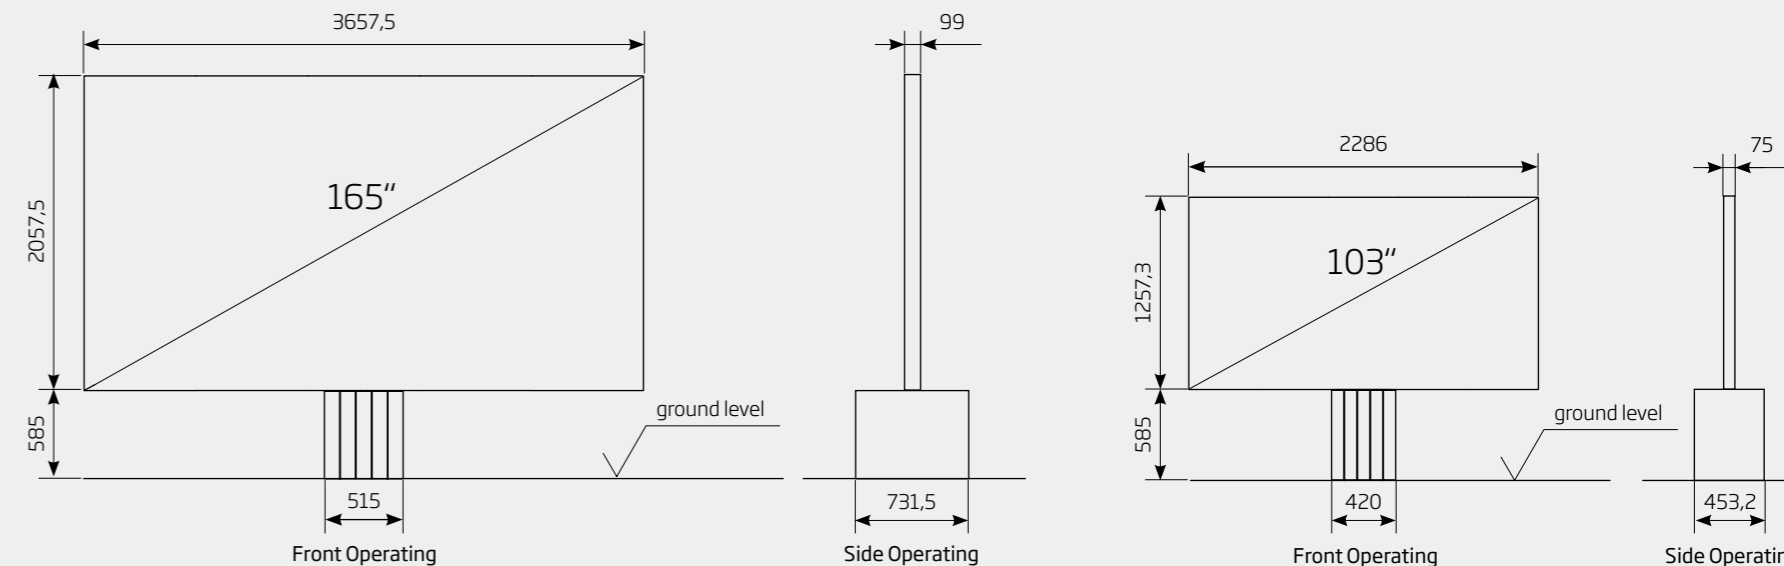

TV SYSTEM

Resolution	4K (UHD)			
Brightness	nits	1,000	800	
Pixel pitch	mm	0.9	0.7	0.4
Processing depth	bit	16 per color		
Color spectrum	colors	64 billion		
Refresh rate	Hz	3,840		
Lifespan LED	h	100,000		
Contrast ratio		30,000:1		
Color temperature adjustable	k	3,000 - 10,000		
Viewing angle - horizontal | vertical	degrees	170 | 170		
Operating temperature range		°C: 0 to + 40 | °F: +32 to +104		
Broadband speaker peak out	W	2 x 100		
Broadband speaker frequency range		60 Hz - 22 kHz		
Subwoofer peak out	W	1 x 250		
Subwoofer frequency range		40 - 200 Hz		

INPUT / OUTPUT

Video input	5 x HDMI, 1 x HDCP 2.2 support
Serial in/output	2 x USB
Audio output	pre-amp. 9.2, independent sub
Network connection	1 x RJ45

OPERATION

Power supply LED screen	Standard	3 x 400V+N+PE/16A/50-60Hz		
	Single-Phase (optional)	1 x 240V+N+PE/32A/50-60Hz		
	High-Leg-Delta	3 x 240V+PE/30A/50-60Hz		
	Single-Phase / Split-Phase	240V/120V+PE/60A/50-60Hz		
Input power max | typical	W/m²	500 | 160		
Power consumption max | typical	kW	3.8 | 1.2	2.6 | 0.9	1.5 | 0.5

SPECIFIC FEATURES

Adaptive Gap Calibration (AGC)	Remote Control
Automatic TV Cover with Flush Mount Floor Option	9.2 AV-Receiver
4K LED HDR10+ Controller	2.1 Sound System
TV rotation: 180° left and right	
Available in Black Matt Metallic, Silver Matt Metallic, Gold Matt Metallic or Titanium Matt Metallic