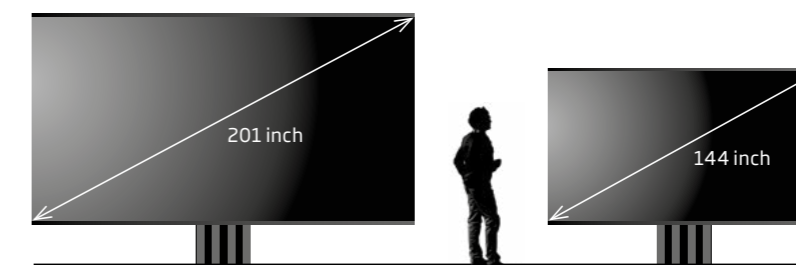

and technologies. The size difference results from the number of seamlessly unfolding MicroLED columns, with five columns making up the 144 inch set and seven columns unfolding the huge 201 inch screen.