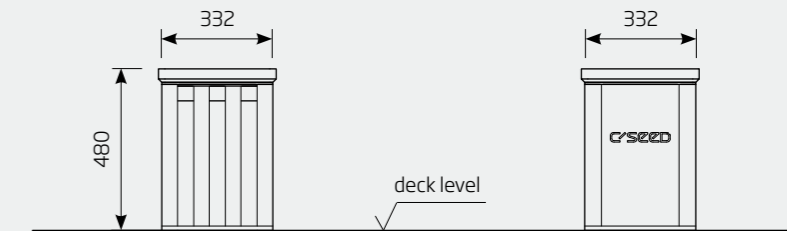

C SEED SUPERMARINE 48