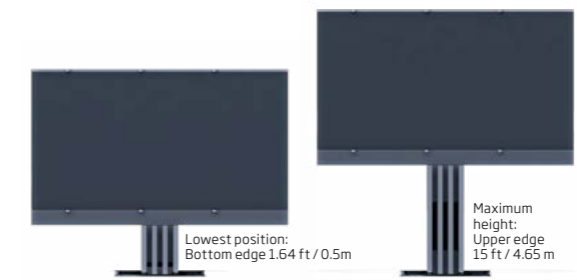

HIGH-END POWER ACOUSTICS

The C SEED 201 sound system is composed of six coaxial speakers for the left and right audio channels and one subwoofer for low frequencies. These speakers are specially designed to withstand the rigors of outdoor use.

ADJUSTABLE IN HEIGHT & ANGLE

The C SEED 201 display can be raised, lowered and rotated up to 270 degrees by remote control to achieve the perfect viewing angle.