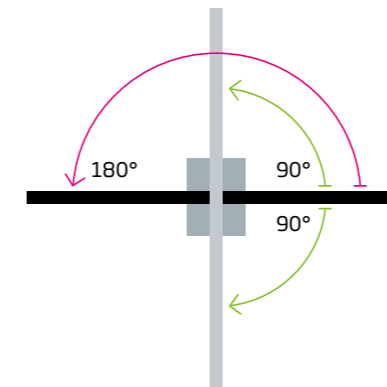

TV rotation: 180° left (counterclockwise) or 90° left and right

**Flexible positioning**

Place your TV in front of a glass window or a wall, there is no limit. Its easy-to-install and practical design adapts to your needs in any environment, making your cinema sculpture an aesthetic addition in any form.