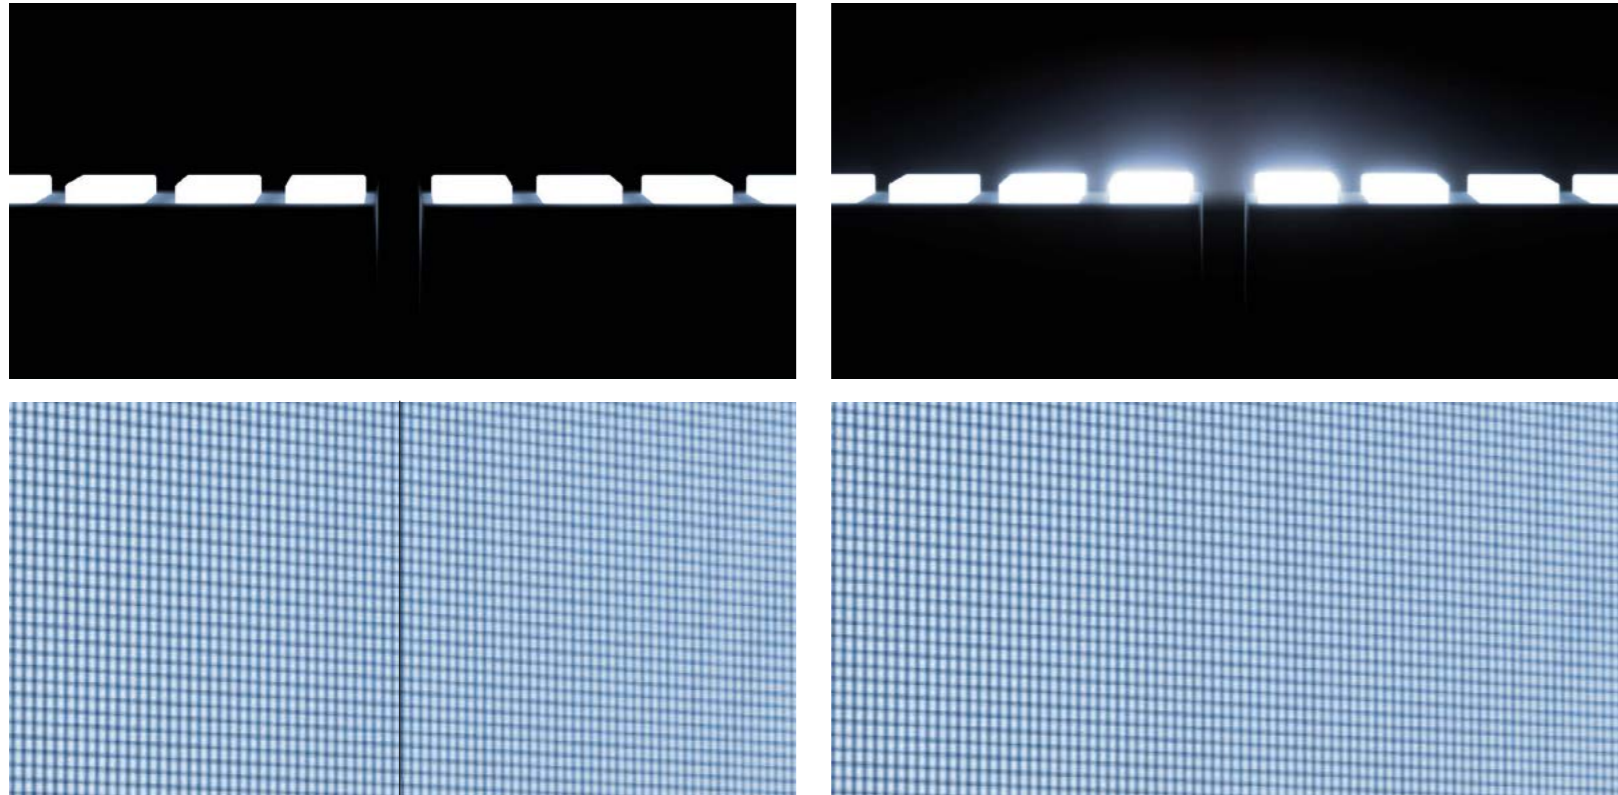

AGC
ADAPTIVE GAP CALIBRATION