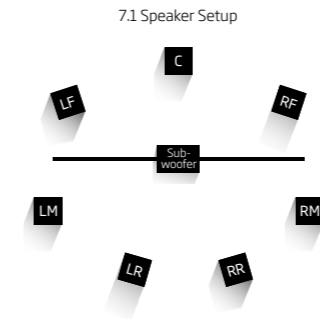

TOTAL QUALITY SOUND

Every C SEED M1 comes with onboard 2.1 high-end audio for total quality sound to match the screen's unparalleled visual quality, with the soundbar organically integrated into the frame design. The necessary interfaces for latest external audio up to 9.2 are on board as well.