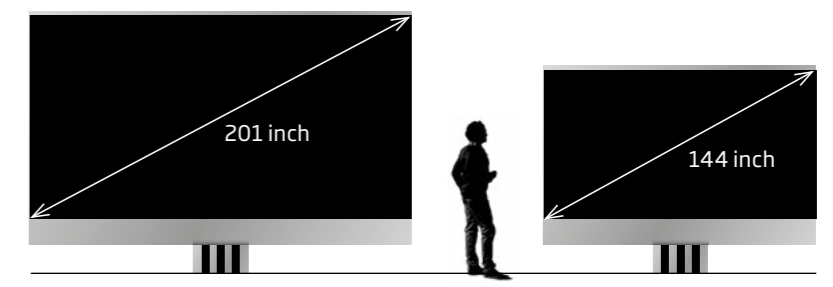

C SEED HLR 201 TV takes only 60 seconds to rise to its height of 3 meters and seven MicroLED panels unfold in the next 25 seconds to create

a seamless display. With the same ease, HLR TV submerges into the compartment box for space saving storage when not in use. Its immaculate engineering and clean design, combines the best of two worlds - simple, efficient and flawless execution. HLR system can slide into your view at your roof top, penthouse pool or anywhere you want it to be.

#### Smart features

HLR TVs use MicroLED technology for low reflectivity and high brightness. A high-performance integrated sound bar provides crystal clear audio and the new C SEED 4K Ultra High Definition HDR media controller features simple home automation integration with Crestron or similar. Sound system is composed of six coaxial speakers, and optional subwoofer for perfect sound experience.

## A CHOICE OF SIZES: 201/144 INCHES FEATURES

C SEED HLR TV systems are available in 201 inch and 144 inch screen diagonals to accommodate to the available space for the necessary integration box. Both sets share the same lifting action, design concept and technologies. The size difference results from the number of seamlessly unfolding MicroLED columns, with five columns making up the 144 inch set and seven columns unfolding the huge 201 inch screen.