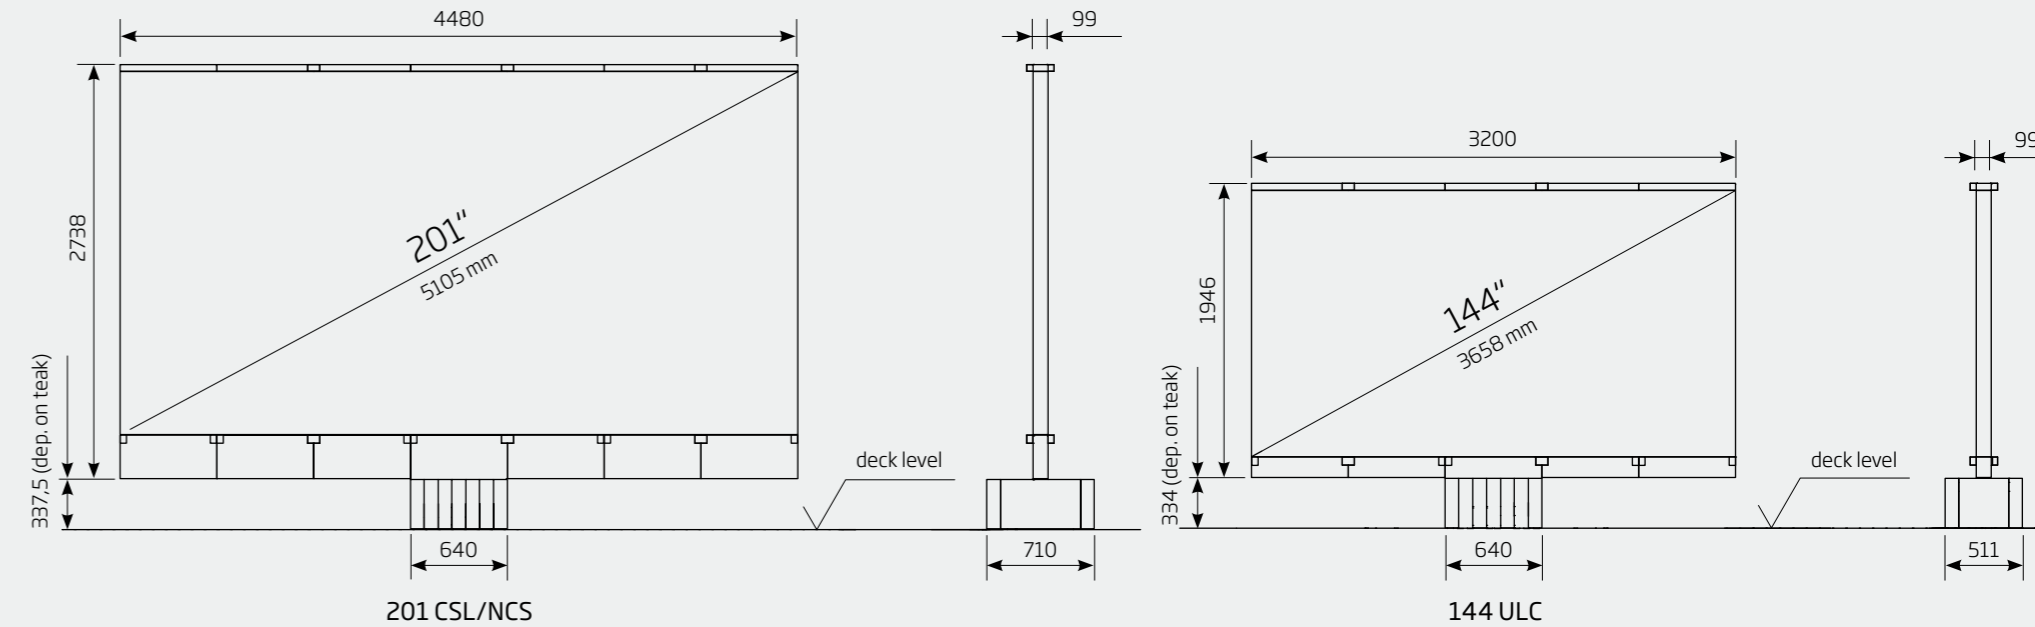

OPTIONAL

Broadband speaker peak out	watt	6 x 250	2 x 250	
Broadband speaker frequency range		60 Hz - 22 kHz		

INPUT / OUTPUT

Video input		5 x HDMI, 1 x HDCP 2.2 support	5 x HDMI, 1 x HDCP 2.2 support	2 x HDMI, 1 x HDCP 2.2 support
Serial in/output		2 x USB	2 x USB	1 x USB
Audio output		pre-amp, 9.2, independent sub	pre-amp, 9.2, independent sub	
Network connection		1 x RJ45	1 x RJ45	1 x RJ45

PHYSICAL DIMENSIONS TV

LED TV size (diagonal)	inch/mm	201 / 5105		144 / 3658
LED TV size (width)	inch/mm	176.4 / 4480		126 / 3200
LED TV size (height)	inch/mm	94.5 / 2400		69 / 1760
Standard LED screen (depth)	inch/mm	3.9 / 99		3.9 / 99
LED TV area	sq ft/m²	116.3 / 10.8		60.3 / 5.6
LED TV system weight	kg	2,800	1,800	1,600

PHYSICAL DIMENSIONS STOWED POSITION

Basin size (length)	inch/mm	182.3 / 4630	153 / 3876	121.5 / 3084
Basin size (width)	inch/mm	50 / 1270	48.3 / 1226	38.8 / 985
Basin size (height)	inch/mm	32.8 / 834	30 / 764	24.4 / 620

OPERATION

Power supply LED screen		3 x 400V+N+PE/32A/50-60Hz AC (3~)		
Input power max | typical	W/m²	880 | 230		
Power consumption max | typical	kW	5.7 | 19	3.8 | 14	

SPECIFIC FEATURES

Electric slide mechanism for center positioning of the TV System (not for ULC + NCS)	Remote Control
9.2 AV-Receiver (not for ULC)	Automatic TV Cover
TV Rotation Angle: 90° left and 90° right	HD Video-Controller
Electric elevating lift	Marine grade materials

CSL - center sliding of TV   NCS - no center sliding of TV   ULC - ultra compact

The information and specifications contained in this brochure are for information purposes only and are subject to change without prior notice.