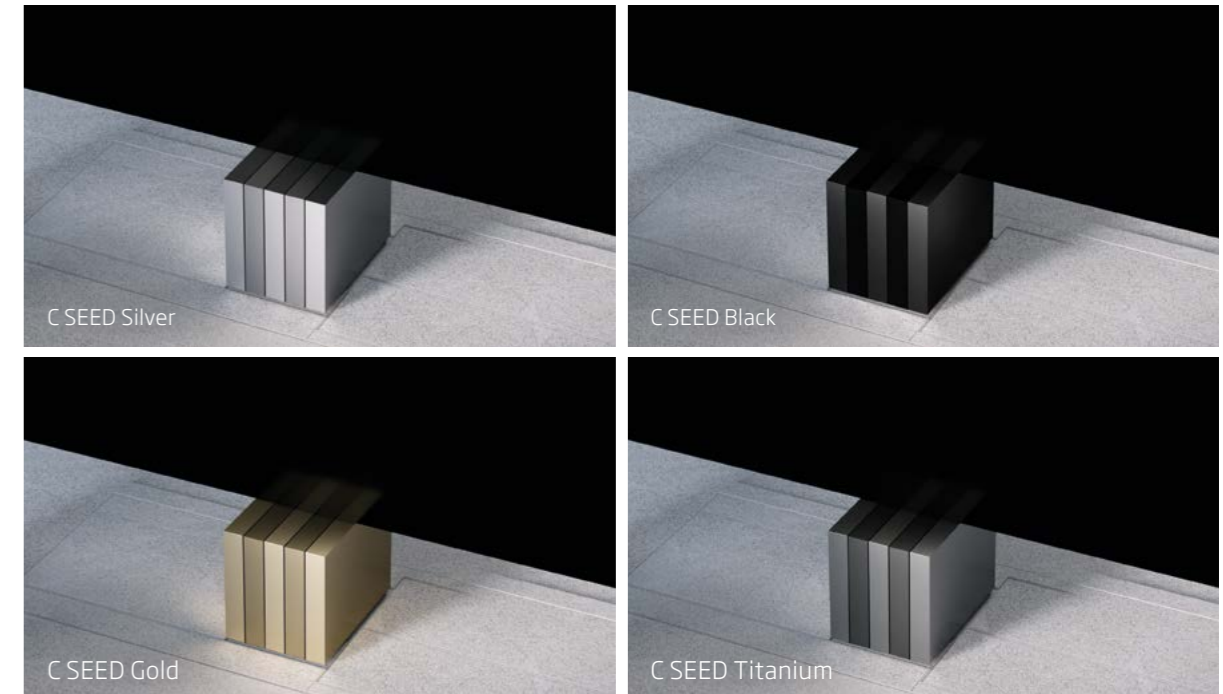

THE C SEED M1 IS AVAILABLE IN THESE ELEGANT COLORS

C SEED Silver - C SEED Gold - C SEED Black - C SEED Titanium