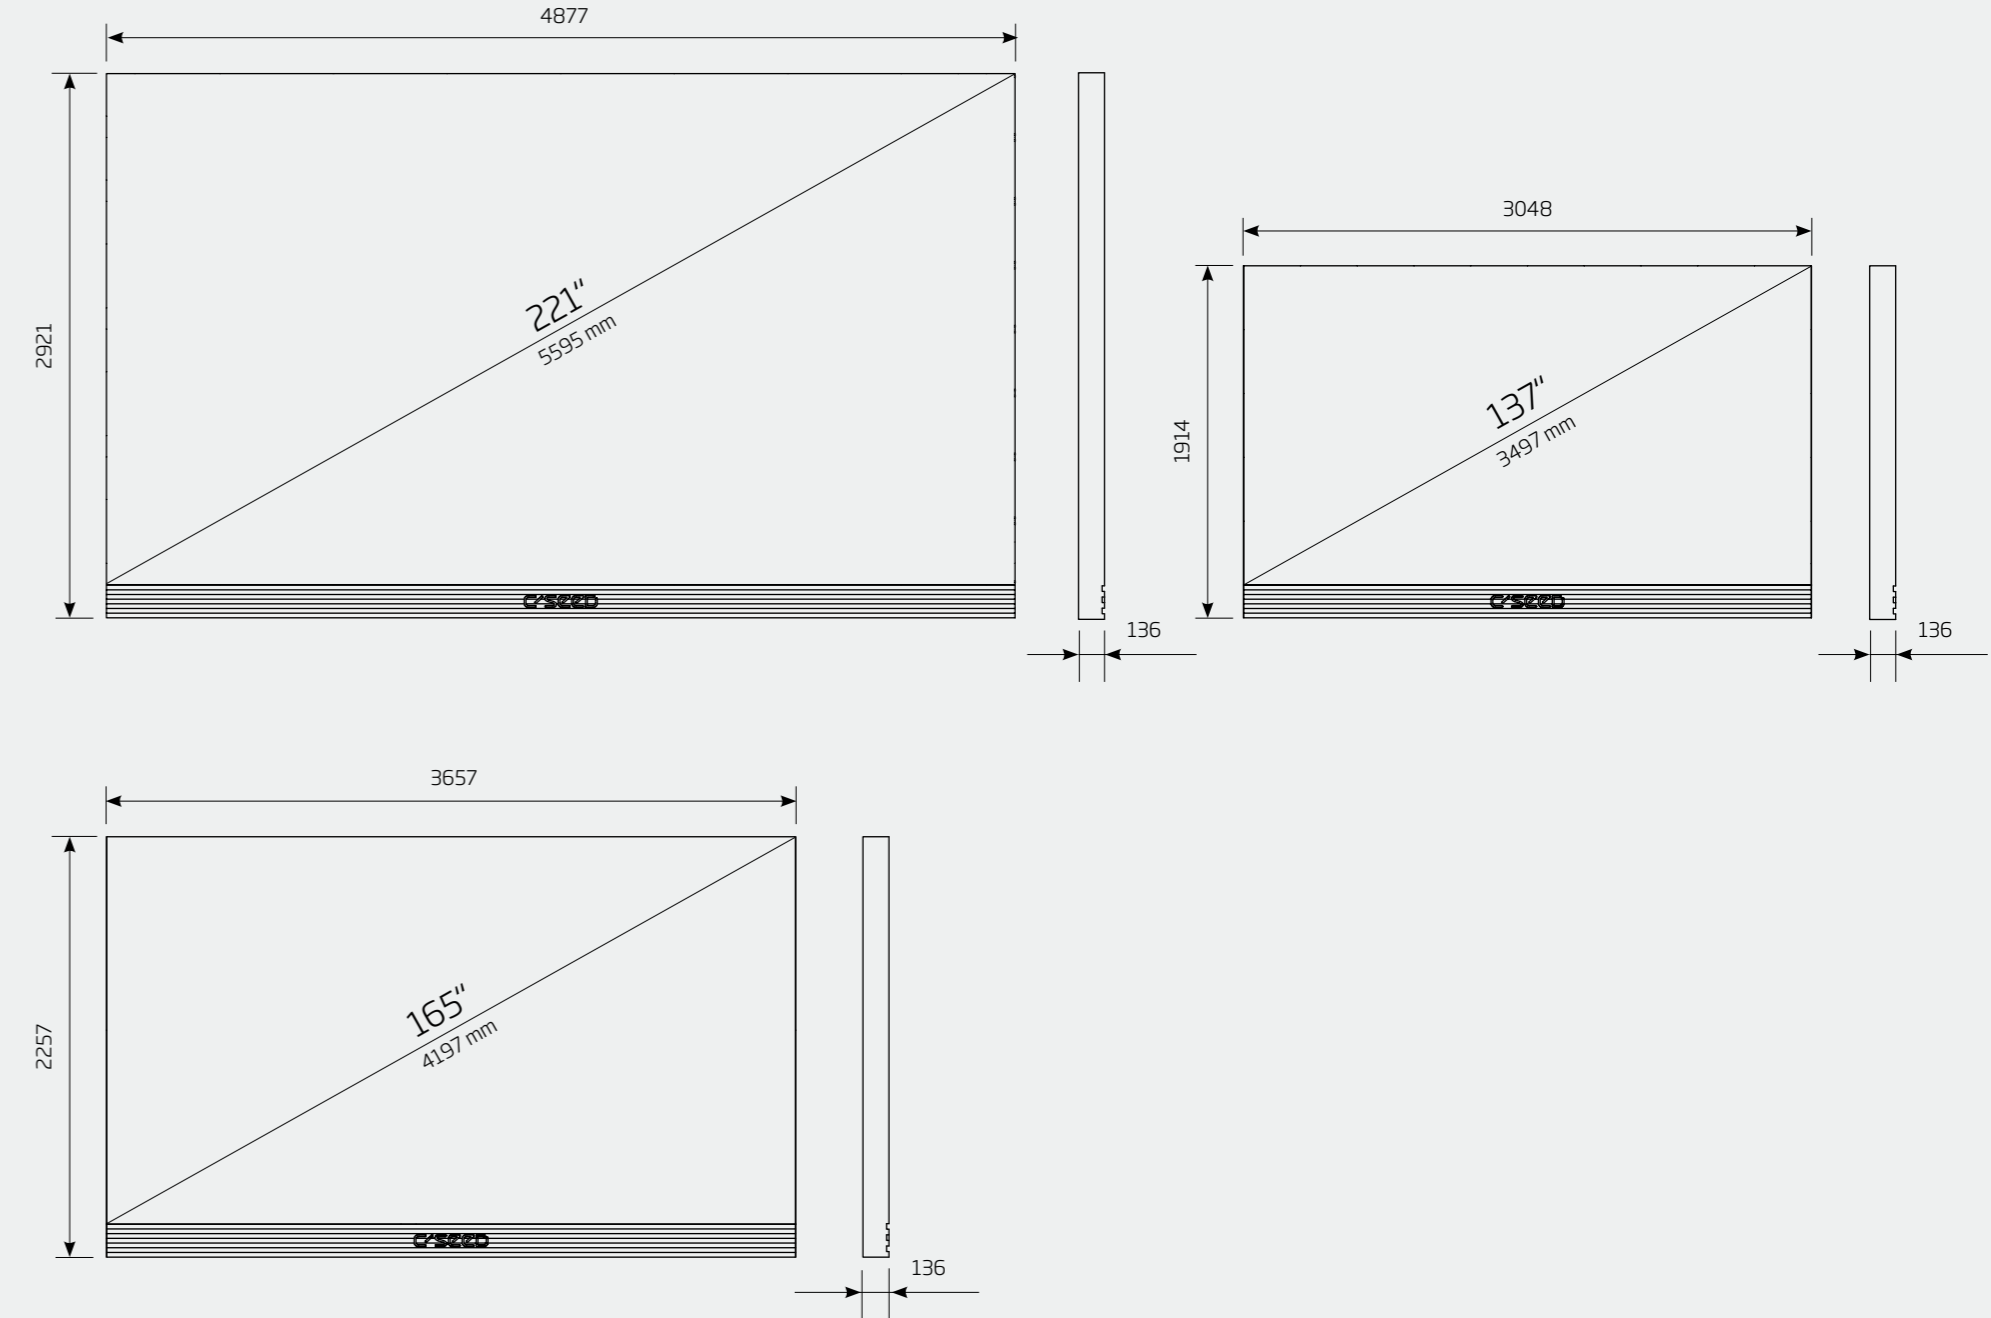

FEATURES

INDOOR BLADE MICROLED TV

221/165/137 INCH

PHYSICAL DIMENSIONS TV		221	165	137
LED TV size (diagonal)	inch/mm	221 / 5595	165 / 4196	137 / 3497
LED TV size (width)	inch/mm	192 / 4877	144 / 3657	120 / 3048
LED TV size (height)	inch/mm	108 / 2743	91 / 2057	67.5 / 1714.5
Standard LED screen (depth)	inch/mm	3.23 / 82 (without wall mount structure)		
LED TV area	sq ft/m²	108 / 10.04	81 / 7.52	56.19 / 5.22
LED TV weight	kg	500	375	280

TV SYSTEM

Resolution	4K (UHD)		
Brightness	nits	1,000	
Pixel pitch	mm	0.9	0.7
Processing depth	bit	16 per color	
Color spectrum	colors	64 billion	
Refresh rate	Hz	3,840	
Lifespan LED	h	100,000	
Contrast ratio		30,000:1	
Color temperature adjustable	K	3,000 - 10,000	
Viewing angle- horizontal | vertical	degrees	170 | 170	
Operating temperature range		°C 0 to + 40 | °F +32 to +104	
Broadband speaker peak out	W	4 x 180 & 2 x 90	
Broadband speaker frequency range		40 Hz - 22 kHz	

INPUT / OUTPUT

Video input	5 x HDMI, 1 x HDCP 2.2 support		
Serial in/output	2 x USB		
Audio output	pre-amp. 9.2, independent sub		
Network connection	1 x RJ45		

OPERATION

Power supply LED screen		8 x 110 - 240V/50-60 Hz	6 x 110 - 240V/50-60 Hz	6 x 110-240V/50-60 Hz
Input power max | typical	W/m²	480 | 160	480 | 160	480 | 160
Power consumption max | typical	kW	4.9 | 1.7	3.6 | 1.2	2.5 | 0.8

SPECIFIC FEATURES

Remote Control	9.2 AV-Receiver		
4K LED HDR10+ Controller			
Aluminium milled Soundbar available in Black Matt Metallic or Gray Aluminium Matt Metallic			

The information and specifications contained in this brochure are for information purposes only and are subject to change without prior notice.