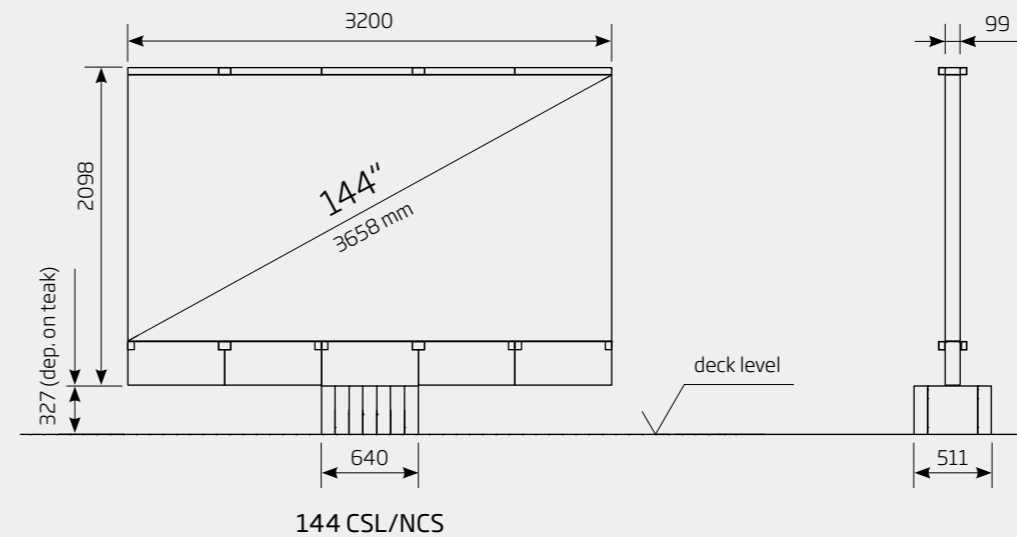

OPTIONAL

Broadband speaker peak out	watt	6 x 250	2 x 250	
Broadband speaker frequency range		60 Hz - 22 kHz		

INPUT / OUTPUT

Video input		5 x HDMI, 1 x HDCP 2.2 support	5 x HDMI, 1 x HDCP 2.2 support	2 x HDMI, 1 x HDCP 2.2 support
Serial in/output		2 x USB	2 x USB	1 x USB
Audio output		pre-amp, 9.2, independent sub	pre-amp, 9.2, independent sub	
Network connection		1 x RJ45	1 x RJ45	1 x RJ45

PHYSICAL DIMENSIONS TV

LED TV size (diagonal)	inch/mm	201 / 5105		144 / 3658
LED TV size (width)	inch/mm	176.4 / 4480		126 / 3200
LED TV size (height)	inch/mm	94.5 / 2400		69 / 1760
Standard LED screen (depth)	inch/mm	3.9 / 99		3.9 / 99
LED TV area	sq ft/m²	116.3 / 10.8		60.3 / 5.6
LED TV system weight	kg	2,800	1,800	1,600

PHYSICAL DIMENSIONS STOWED POSITION

Basin size (length)	inch/mm	182.3 / 4630	153 / 3876	121.5 / 3084
Basin size (width)	inch/mm	50 / 1270	48.3 / 1226	38.8 / 985
Basin size (height)	inch/mm	32.8 / 834	30 / 764	24.4 / 620

OPERATION

Power supply LED screen		3 x 400V+N+PE/32A/50-60Hz AC (3~)		
Input power max | typical	W/m²	880 | 230		
Power consumption max | typical	kW	5.7 | 19	3.8 | 14	

SPECIFIC FEATURES

Electric slide mechanism for center positioning of the TV System (not for ULC + NCS)	Remote Control
9.2 AV-Receiver (not for ULC)	Automatic TV Cover
TV Rotation Angle: 90° left and 90° right	HD Video-Controller
Electric elevating lift	Marine grade materials

CSL - center sliding of TV   NCS - no center sliding of TV   ULC - ultra compact

The information and specifications contained in this brochure are for information purposes only and are subject to change without prior notice.