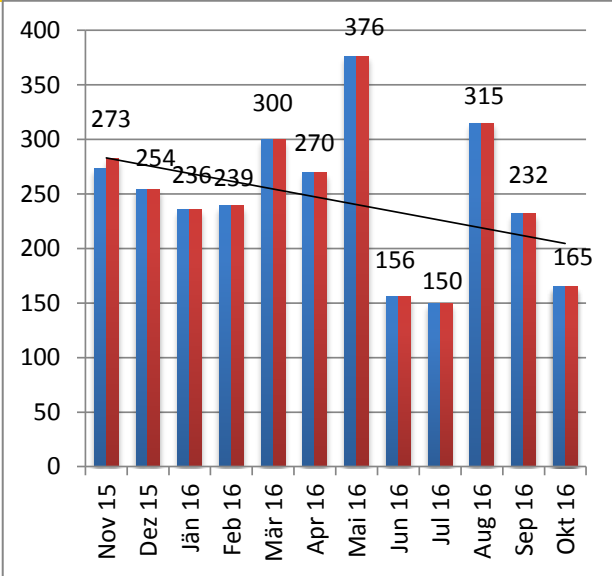

Overview:

- Decreasing visitors and page views
- most views pages (in total 61%) are "ATBCC-Association", "Austria & Turkey", and "members"
- More than 81% of all visitors are from Austria
- More than 6% from Turkey

Page views

Monthly

Daily

Total:	3.131	monthly average	250
normed 31 days			242

Total:	165	pages	2,4	sec	-	daily	6
	171						30
							-29,4%

Unique Visitors

Monthly

Daily

Total:	165	monthly average	99
normed 31 days			99

Total:	59	pages	2,4	sec	-	daily	2
	61						30
							-38,6%

Most viewed pages (last 6 month) > 70

Most viewed pages current month

Country split (Pageviews/month)

Language split (Pageviews/month)