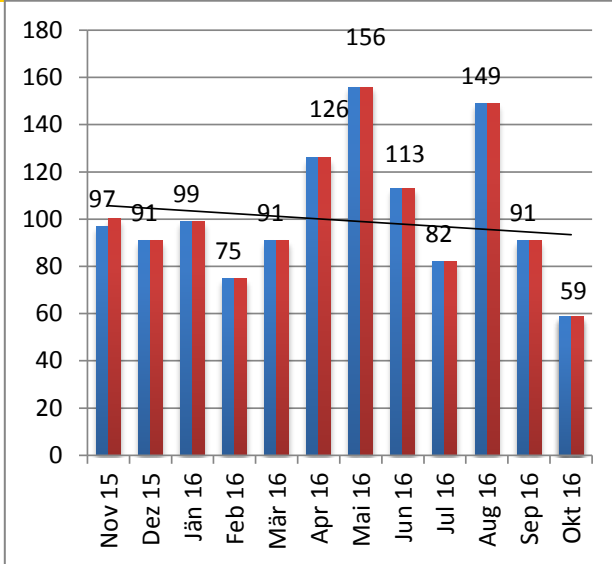

Overview:

- Decreasing visitors and page views
- most views pages (in total 61%) are "ATBCC-Association", "Austria & Turkey", and "members"
- More than 81% of all visitors are from Austria
- More than 6% from Turkey

Page views

Monthly

Daily

Total:	3.131	monthly average	250
normed 31 days			242

Total:	165	pages	2,4	sec	-	daily	6
	171						30
							-29,4%

Unique Visitors

Monthly

Daily

Total:	165	monthly average	99
normed 31 days			99

Total:	59	pages	2,4	sec	-	daily	2
	61						30
							-38,6%

Most viewed pages (last 6 month) > 70

Most viewed pages current month

Country split (Pageviews/month)

Language split (Pageviews/month)