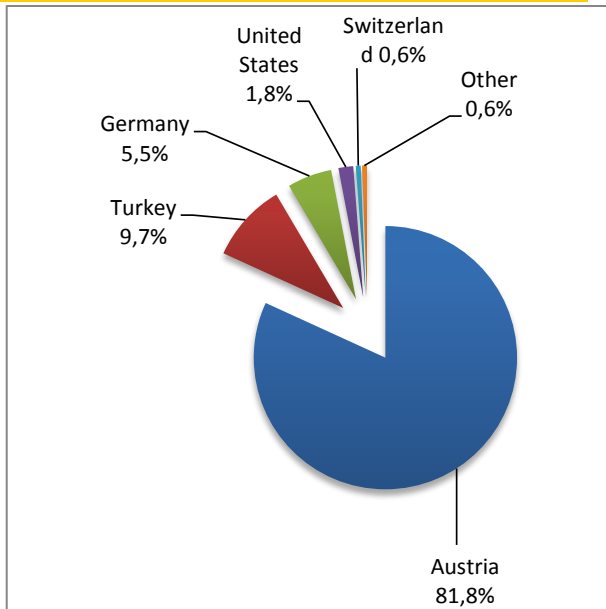

Overview:

- Decreasing visitors and page views
- most views pages (in total 61%) are "ATBCC-Association", "Austria & Turkey", and "members"
- More than 81% of all visitors are from Austria
- More than 6% from Turkey

Total:	165	monthly average	99
normed 31 days			99

Total:	59	pages	2,4	sec	-	daily	2
	61						30
							-38,6%

Most viewed pages (last 6 month) > 70

Most viewed pages current month

Country split (Pageviews/month)

Language split (Pageviews/month)