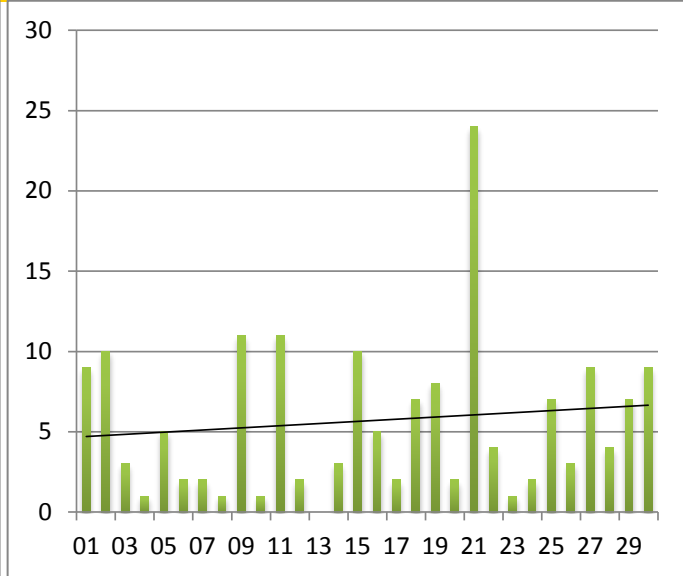

Overview:

- Decreasing visitors and page views
- most views pages (in total 61%) are "ATBCC-Association", "Austria & Turkey", and "members"
- More than 81% of all visitors are from Austria
- More than 6% from Turkey

Page views

Monthly

Daily

Total:	3.131	monthly average	250
normed 31 days			242

Total:	165	pages	2,4	sec	-	daily	6
	171						30
							-29,4%

Unique Visitors

Monthly

Daily

Total:	165	monthly average	99
normed 31 days			99

Total:	59	pages	2,4	sec	-	daily	2
	61						30
							-38,6%

Most viewed pages (last 6 month) > 70

Most viewed pages current month

Country split (Pageviews/month)

Language split (Pageviews/month)