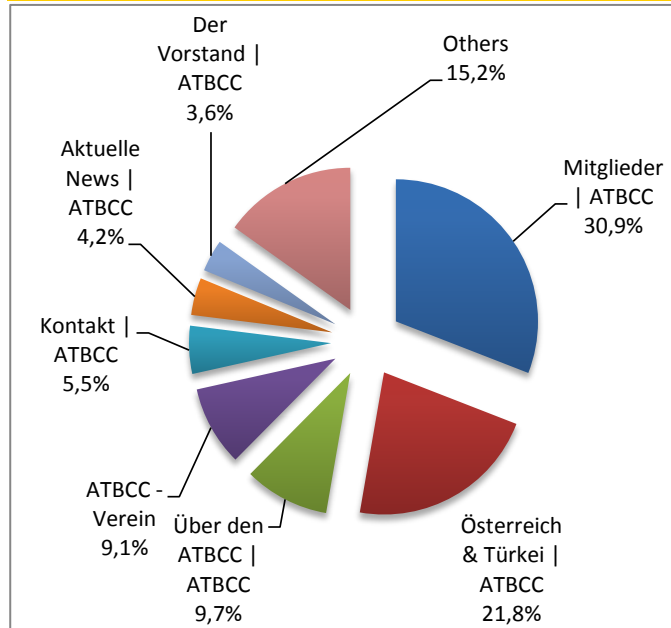

Overview:

- Decreasing visitors and page views
- most views pages (in total 61%) are "ATBCC-Association", "Austria & Turkey", and "members"
- More than 81% of all visitors are from Austria
- More than 6% from Turkey

Page views

Monthly

Daily

Total:	3.131	monthly average	250
normed 31 days			242

Total:	165	pages	2,4	sec	-	daily	6
	171						30
							-29,4%

Unique Visitors

Monthly

Daily

Total:	165	monthly average	99
normed 31 days			99

Total:	59	pages	2,4	sec	-	daily	2
	61						30
							-38,6%

Most viewed pages (last 6 month) > 70

Most viewed pages current month

Country split (Pageviews/month)

Language split (Pageviews/month)