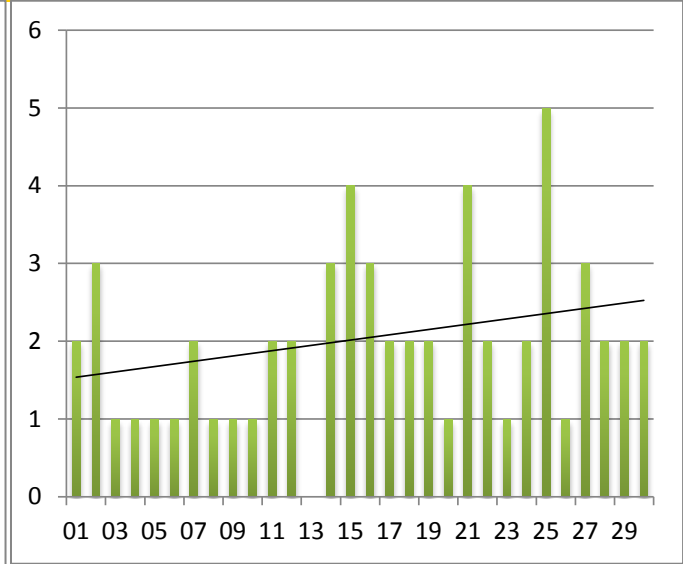

Overview:

- Decreasing visitors and page views
- most views pages (in total 61%) are "ATBCC-Association", "Austria & Turkey", and "members"
- More than 81% of all visitors are from Austria
- More than 6% from Turkey

Page views

Monthly

Daily

Total:	3.131	monthly average	250
normed 31 days			242

Total:	165	pages	2,4	sec	-	daily	6
	171						30
							-29,4%

Unique Visitors

Monthly

Daily

Total:	165	monthly average	99
normed 31 days			99

Total:	59	pages	2,4	sec	-	daily	2
	61						30
							-38,6%

Most viewed pages (last 6 month) > 70

Most viewed pages current month

Country split (Pageviews/month)

Language split (Pageviews/month)