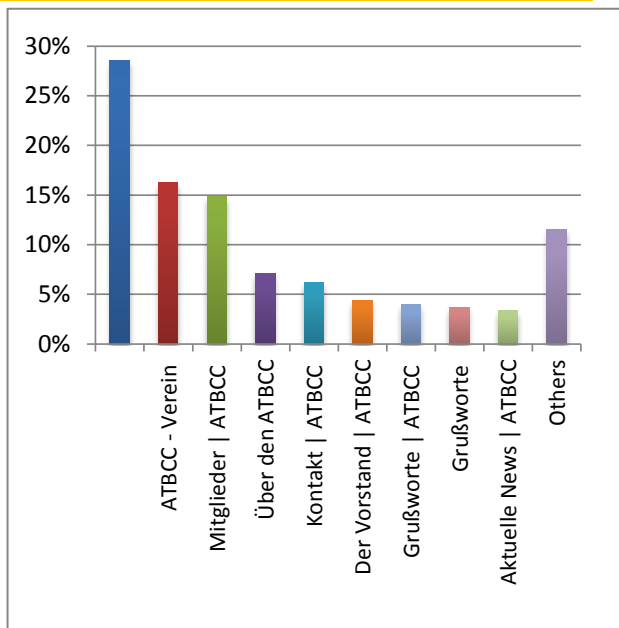

Overview:

- Decreasing visitors and page views
- most views pages (in total 61%) are "ATBCC-Association", "Austria & Turkey", and "members"
- More than 81% of all visitors are from Austria
- More than 6% from Turkey

Page views

Monthly

Daily

Total:	3.131	monthly average	250
normed 31 days			242

Total:	165	pages	2,4	sec	-	daily	6
	171						30
							-29,4%

Unique Visitors

Monthly

Daily

Total:	165	monthly average	99
normed 31 days			99

Total:	59	pages	2,4	sec	-	daily	2
	61						30
							-38,6%

Most viewed pages (last 6 month) > 70

Most viewed pages current month

Country split (Pageviews/month)

Language split (Pageviews/month)